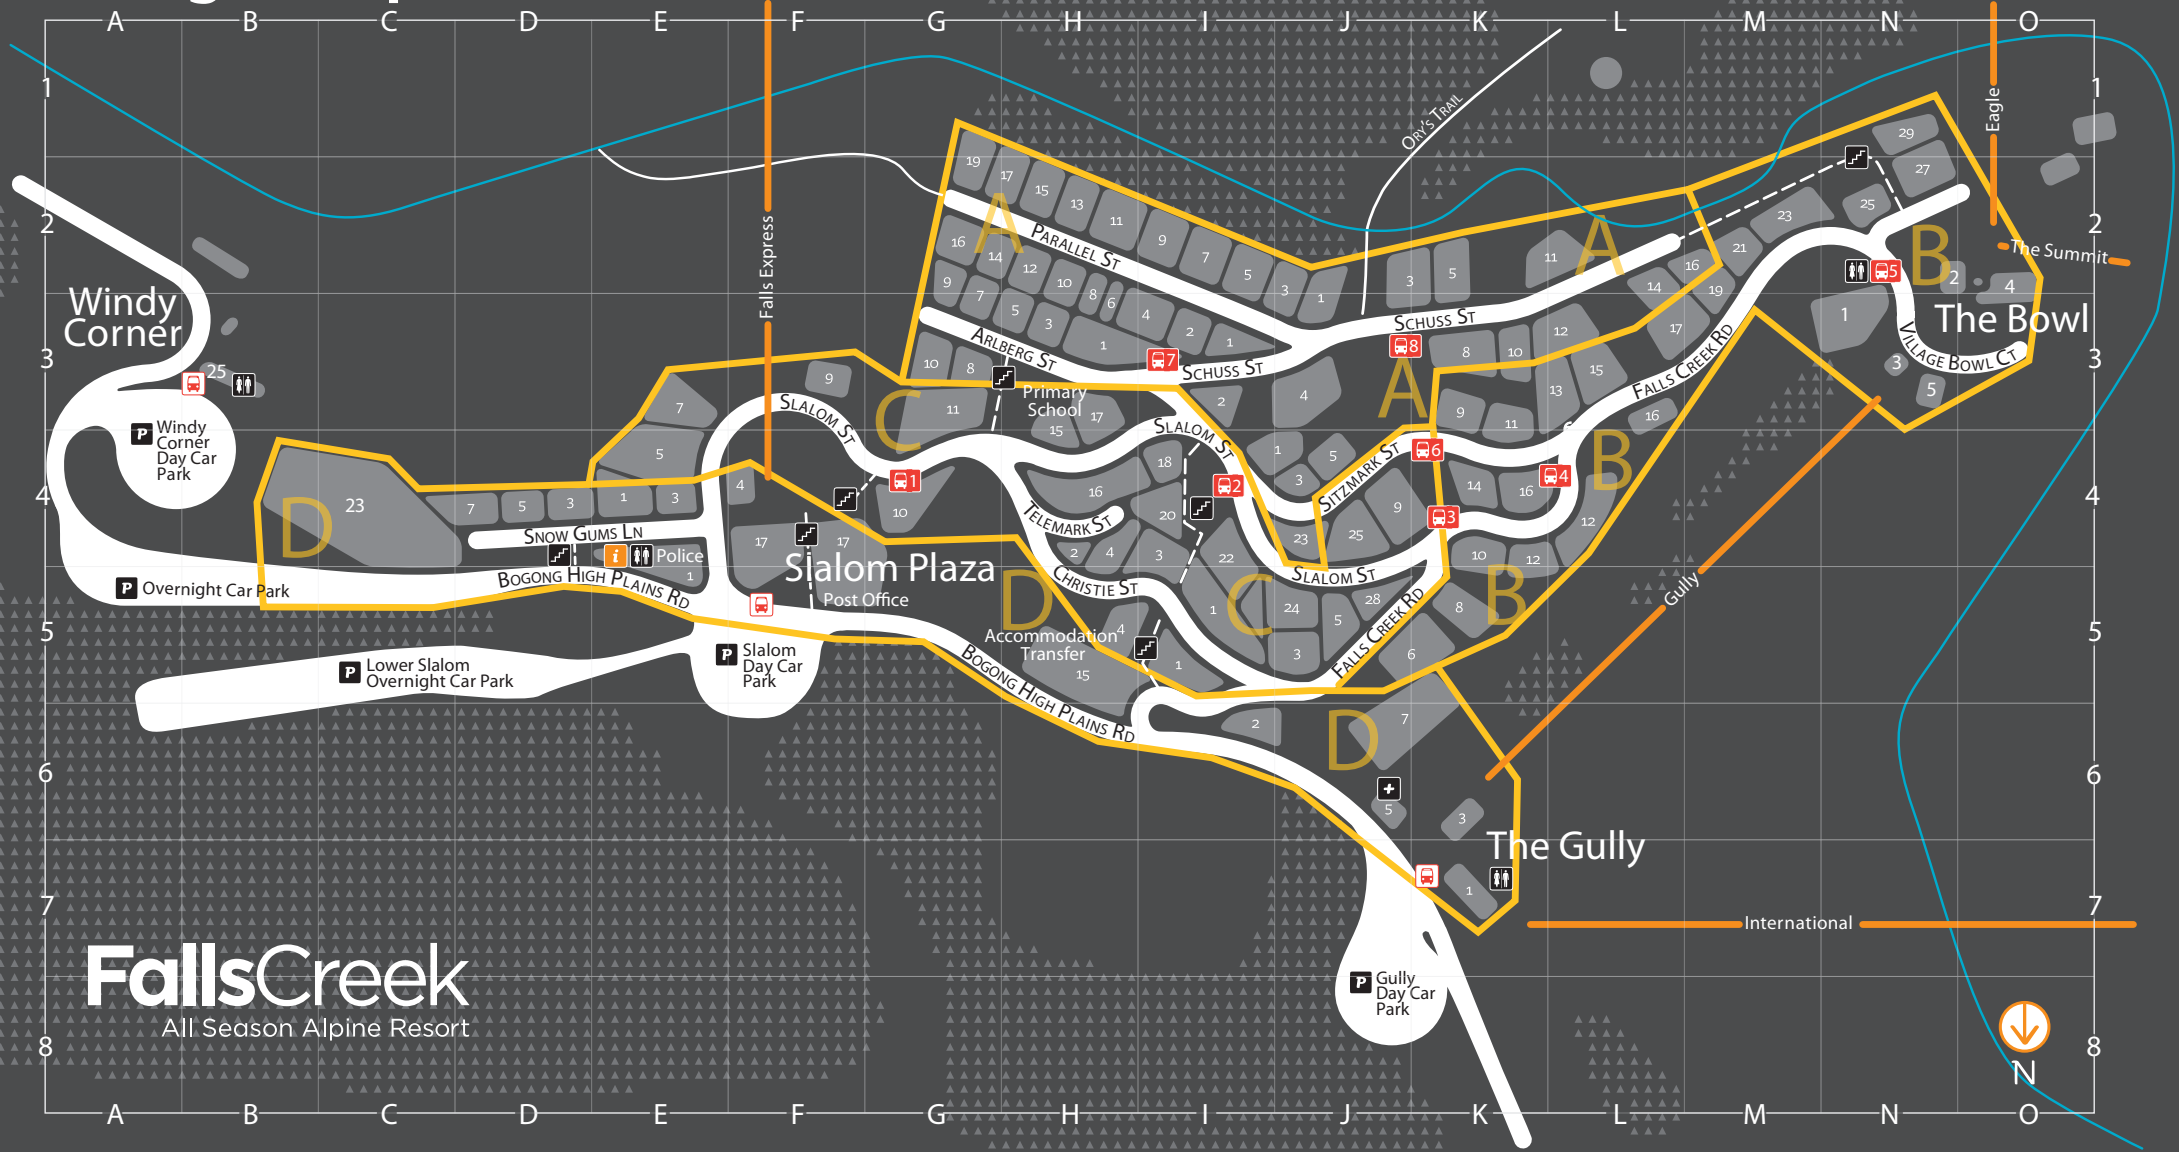

Village Map

KEY

- | | | | | | | | | |
|-------------|----------------|--------|------------------|---------------|--------------|----------|---------------|-------|
| Parking | Toilet | Stairs | Shuttle Stop | Building | Main Road | Aqueduct | Lift | North |
| Information | Medical Centre | Trees | Village Bus Stop | Street Number | Stair Access | Trail | Ski Home Zone | |